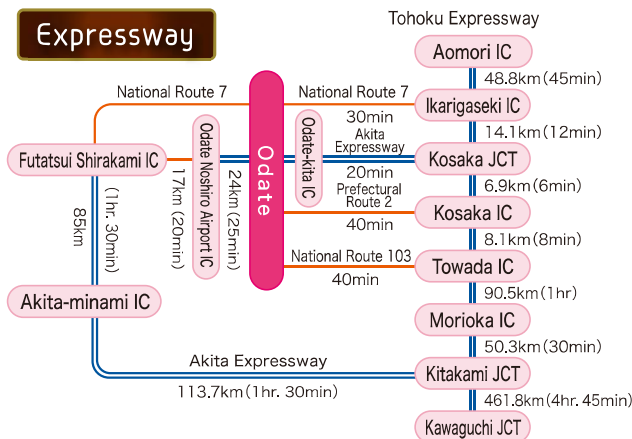

Expressway

Plane