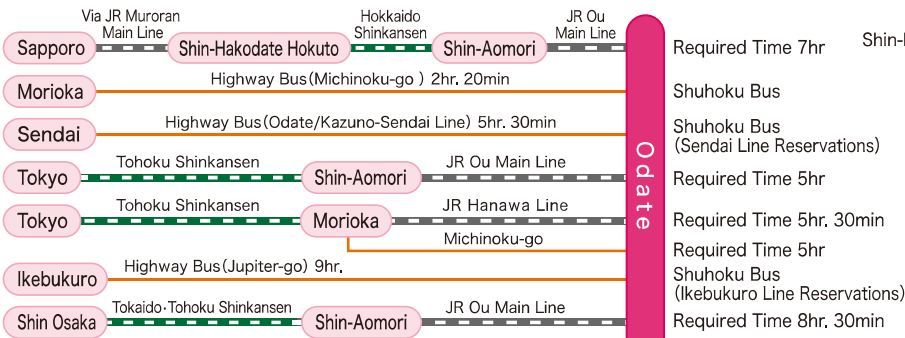

# ODATE City

guide map

秋田県  
大館市

# Access Map

How to get to Odate

## Rail • Highway Bus

## Rental Car (Within Odate City)

■ TOYOTA Rent-A-Car Odate	43-0100	☎ 8AM~6PM	📅 1/1~1/3
■ Times CAR RENTAL	44-5788	☎ 9AM~7PM	📅 1/1~1/2
※3/1~11/30... ☎ 9AM~6PM			
■ Nippon Rent-A-Car Odate Ekimae	49-1170	☎ 8AM~6PM	
■ JR Rent-A-Car Odate Station (Inside Nippon Rent-A-Car)	57-8255	☎ 8AM~6PM	
■ ORIX Rent-A-Car Odate Station (Inside SELF Odate Ariura)	44-4388	☎ 8AM~7PM	